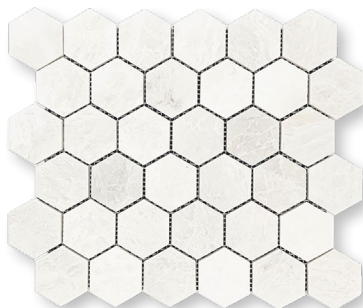

ICEBERG

POLISHED MARBLE

COLLECTION

Wayne Tile
Company

waynetile.com

ICEBERG

SIZES

3"x12"

2" Hexagon Mosaic

5/8"x2" Mosaic

2"x6" Mosaic

Random Strip Mosaic

1"x12" Pencil

2"x12" Ogee Rail

5"x12" Base Molding

SHOWROOM LOCATIONS