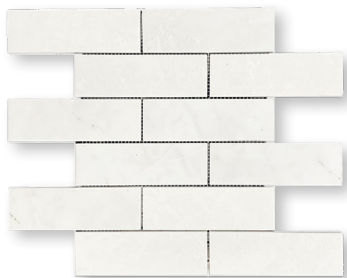

ICEBERG

POLISHED MARBLE

COLLECTION

Wayne Tile
Company

waynetile.com

ICEBERG

SIZES

3"x12"

2" Hexagon Mosaic

5/8"x2" Mosaic

2"x6" Mosaic

Random Strip Mosaic

1"x12" Pencil

2"x12" Ogee Rail

5"x12" Base Molding

SHOWROOM LOCATIONS